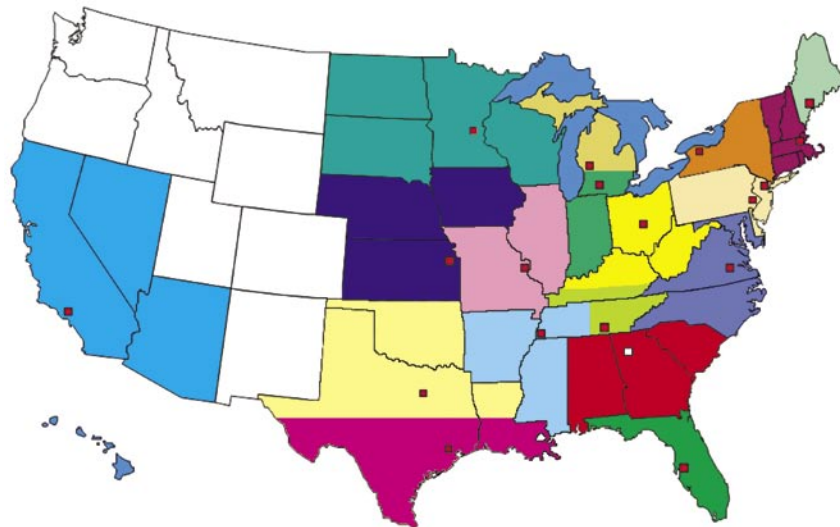

PRODUCT IDENTIFICATION NETWORK

THE PREMIER SOURCE FOR INDUSTRIAL INKJET

Find a Product Identification Network Distributor Near You

Map Color	Company	Address	City	State	Zip	Phone
Green	Alpha Industrial	1810 North 25th Street	Tampa	FL	33605	(813) 247-5008
Yellow	Boehm Supply	2050 Hardy Parkway	Grove City	OH	43123	(614) 875-9010
Maroon	Cal-Pak	33 Flagship Drive	North Andover	MA	01845	(781) 944-8000
Light Yellow	Closure Systems	277 Lodi Street	Hackensack	NJ	07601	(201) 646-1655
Pink	Diversified Packaging	2101 Innerbelt Business Center Drive	St. Louis	MO	63114	(314) 423-1515
Yellow	Code Mark	14205 Proton Road	Dallas	TX	75244	(972) 960-9937
Red	Fred H Williams	986 Rosedale Drive	Hiram	GA	30141	(770) 439-4004
Light Yellow	Delaware Valley	1425 Wells Drive	Bensalem	PA	19020	(215) 638-8900
Blue	SSI Packaging	1514 Brook Road	Richmond	VA	23220	(804) 649-1111
Light Green	George R Douglas	3261 Commercial Pkwy	Memphis	TN	38116	(901) 332-6735
Magenta	Industrial & Shippers Supply	1251 Lathrop Street	Houston	TX	77020	(713) 675-5391
Teal	JESCO	6200 Lakeland Avenue N.	Minneapolis	MN	55428	(763) 536-1288
Light Green	Maine Shipping and Supply	460 Riverside Street	Portland	ME	04103	(207) 797-7444
Blue	Label House	20512 Crescent Bay Drive	Lake Forest	CA	92630	(800) 499-5858
Green	Ship-Pac	3000 Covington	Kalamazoo	MI	49001	(269) 381-7130
Light Yellow	MarkPack	776 Main Street	Coopersville	MI	49404	(616) 837-5400
Orange	Marktec	700 Ellicott Street	Batavia	NY	14020	(585) 344-4102
Light Green	Marsh Micro Systems	1084 Duncan Avenue	Chattanooga	TN	37404	(423) 629-6245
Dark Blue	Raab Sales	14521 West 96th Terrace	Lenexa	KS	66215	(913) 227-0814