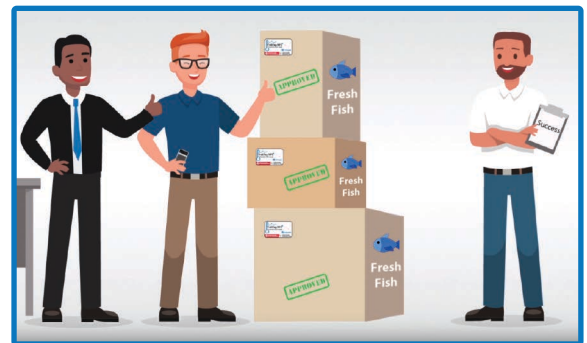

ARE YOU COVERED?

Perishable goods can spoil a supply or distribution channel. For over 60 years, Graphic Controls has provided solutions to record and interpret temperatures, serving industries such as food and beverage, floral and pharmaceuticals.

The TrekTag® NFC Temperature Data Logger is designed to bring reliability and peace of mind to the customer who requires temperature data they can use to focus on their brand, customers and bottom line.

We've paired TrekTag® NFC with an easy-to-use smartphone application and a convenient cloud platform. This package provides a complete temperature data logging solution.